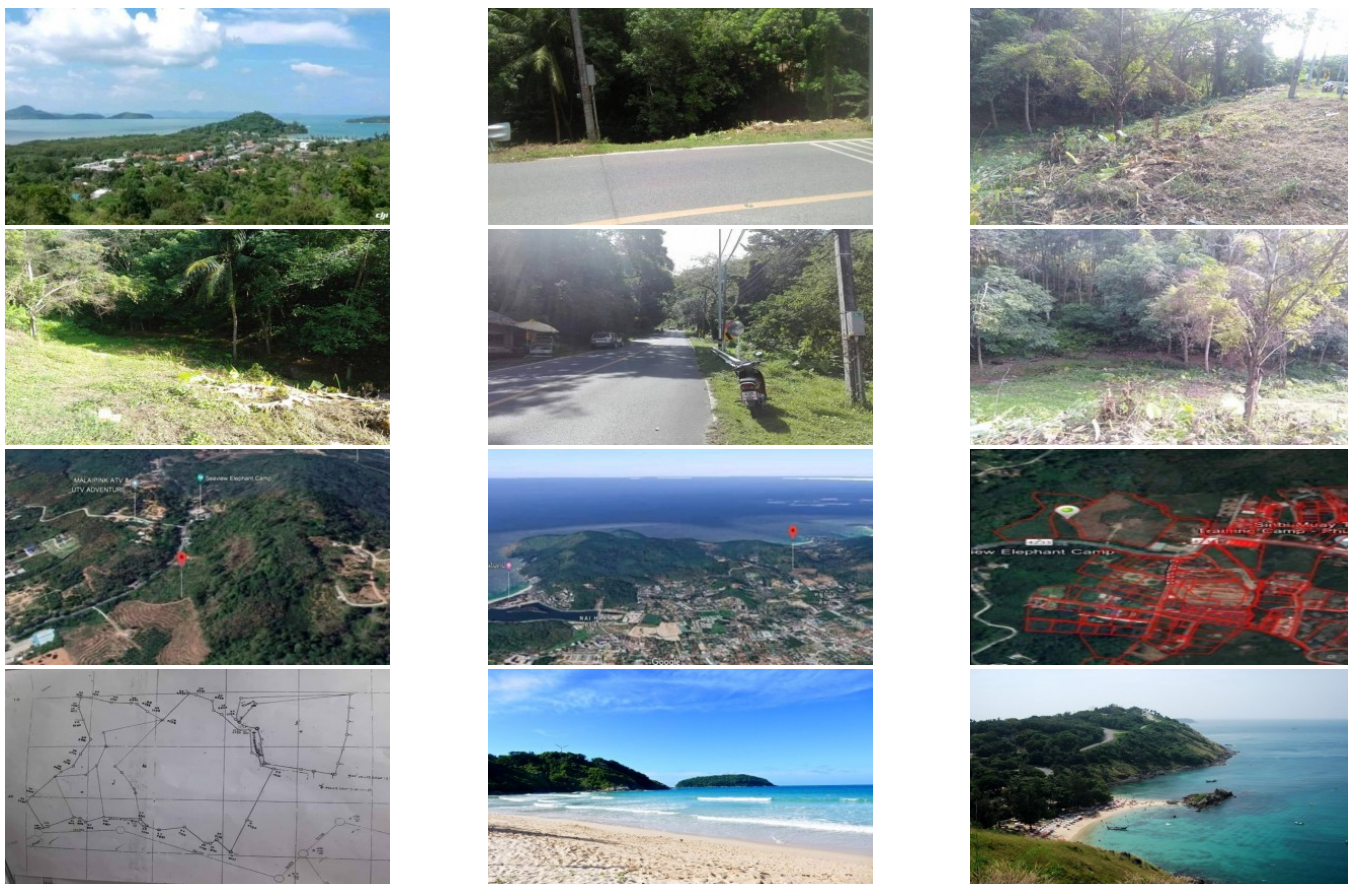

Property Detail

Price	7,000,000 THB
Location	Nai Harn Thailand
Bedrooms	
Bathrooms	0
Land Size	8438 area
Building Size	sqm

Description

Better Than Pattaya Real Estate

This property brings HOPE! Where can you find sea view Nai Harn land for under 7M per Rai in Phuket?

The land plot is located off the main road below the elephant camps on the way to Kata beach. The plot looks back on Phang Nga bay and is breathtaking. Pattaya real estate cannot compare.

This Phuket land is on a Chanote title deed.

The land has road access and three-phase electricity to the plot already.

This land is very natural and beautiful and has not been cleared. Big adult trees and lush vegetation make this plot perfect for the right buyer.

This Nai Harn Phuket sea view plot is a hillside plot and just over 5 Rai.

Being offered for a short time only at 6.5M per Rai.

Interested with this listing? Contact us today at:

+66 93 606 0906/ info@phuketrealtor.com