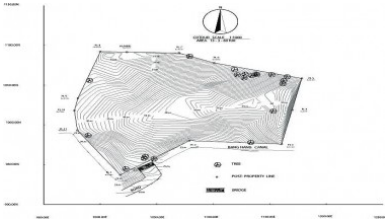

Property Detail

Price	96,000,000 THB
Location	Layan Thailand
Bedrooms	
Bathrooms	
Land Size	19200 area
Building Size	19200 sqm
Type	land

Description

Phuket Sea View Land for Sale

Unbelievable Opportunity: Partial Sea View Land in Phuket Awaits Your Dream Project!

Key Details:

Land Size: Sprawling across 12 rai or an impressive 19,200 square meters, this vast expanse of land offers endless possibilities for your vision.

Location: Nestled in the coveted Layan Beach area, known for its tranquility and natural beauty, this prime location ensures privacy while being near the wonders of Phuket.

Taxes: With a seamless company share transfer, you can bid farewell to unnecessary tax burdens.

Immerse yourself in the captivating beauty of this 12 rai land plot, located in the burgeoning Layan Beach area. With a gentle stream gracing the southern border of the land, nature's serenity becomes your neighbor. Venture a short distance to the northern end of Bang Tao Beach, where the renowned "Layan Beach" awaits, beckoning you to indulge in its pristine sands and azure waters. The land itself resembles a majestic camelback, creating the perfect canvas for hillside homes that will revel in partial sea views.