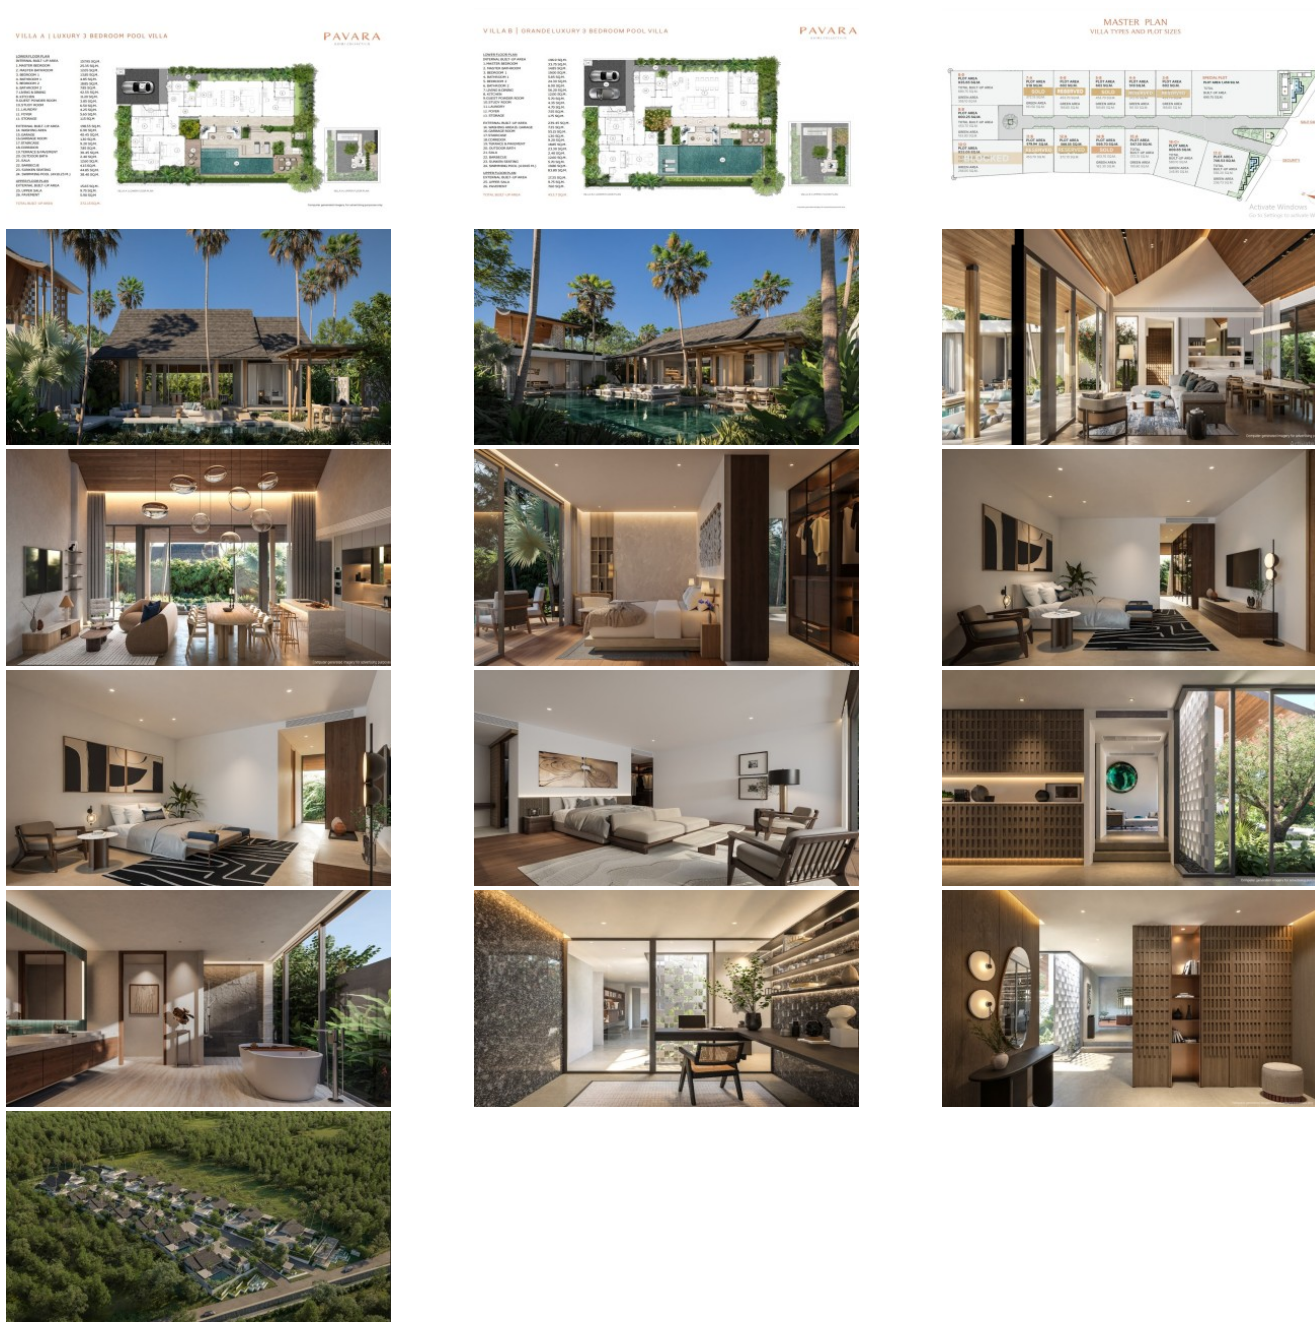

# Property Detail

Price	30,600,000 THB
Location	Bang Tao Thailand
Bedrooms	3
Bathrooms	4
Land Size	547 area
Building Size	372 sqm
Type	villa

---

### Tropical Modern Pool Villa for Sale in Paradise

Elevate your living experience with Pavara Development, an innovative and dynamic property developer dedicated to redefining the tradition of tropical modern design in Phuket. Led by an internationally recognized design team, Pavara—Khiri pioneers a harmonious blend of modernized contemporary Thai architecture, elegant simplicity, and tropical functionality. Discover a new level of exclusivity and functionality with our 16 exclusive luxury pool villas, boasting 3-6 bedrooms set on spacious land plots, each showcasing 5-star resort in-villa functions.

Situated in the unique location off Soi Pasak 8, Pavara—Khiri offers a truly unparalleled setting. Nestled amidst lush greenery on a gentle hilly slope, the property captures the grandeur of mountain views, providing a scenic and serene environment. Yet, it remains incredibly convenient with the beach, renowned restaurants, sports complexes, and lifestyle community malls all within a 10-minute reach.

At Pavara, our core values of Balance and Excellence drive us in the design conceptualization and process. Explore our approaches to achieving these values:

Nestled among the rubber tree forest, our villas offer privacy and exclusivity, with the forest providing stunning views and cool air to the property.