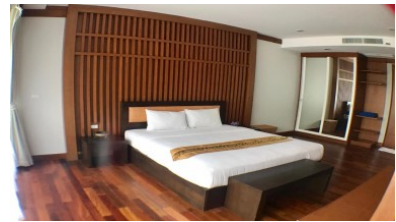

Property Detail

Price	14,520,000 THB
Location	Kata/Karon Thailand
Bedrooms	2
Bathrooms	2
Land Size	area
Building Size	86 sqm
Type	condos

Description

Kata Beach Condominium For Sale

This Kata beach condominium for sale is a special design in a modern-tropical style with carefully selected interior and exterior elements throughout the building offering a panoramic ocean view and a lush mountain backdrop.

The pool has epic views to the Kata mountains and beautiful sunsets on the Andaman Sea.

This development provides a prime location in the heart of Kata Beach with a touch of nature and close proximity to the stunning beaches of Kata and Karon.

At your doorsteps are hundreds of restaurants, coffee shops, bars, and shopping outlets.

This Kata Beach condominium for sale has an optional furniture package is 700,000 THB and foreign freehold is available for an additional 5,000 THB per SQm.