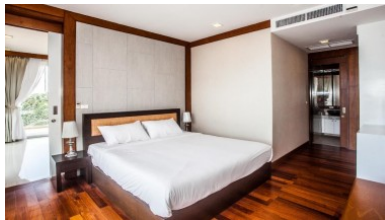

Property Detail

Price	14,520,000 THB
Location	Kata/Karon Thailand
Bedrooms	2
Bathrooms	2
Land Size	area
Building Size	86 sqm
Type	condos

Description

Kata Beach Condominium For Sale

This Kata beach condominium for sale is a special design in a modern-tropical style with carefully selected interior and exterior elements throughout the building offering a panoramic ocean view and a lush mountain backdrop.

The pool has epic views to the Kata mountains and beautiful sunsets on the Andaman Sea.

This development provides a prime location in the heart of Kata Beach with a touch of nature and close proximity to the stunning beaches of Kata and Karon.

At your doorsteps are hundreds of restaurants, coffee shops, bars, and shopping outlets.

This Kata Beach condominium for sale has an optional furniture package is 700,000 THB and foreign freehold is available for an additional 5,000 THB per SQm.