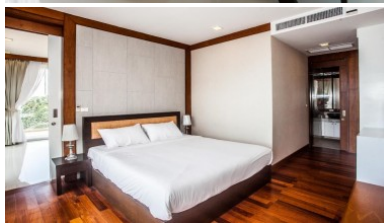

Property Detail

Price	14,520,000 THB
Location	Kata/Karon Thailand
Bedrooms	2
Bathrooms	2
Land Size	area
Building Size	86 sqm
Type	condos

Description

Kata Beach Condominium For Sale

This Kata beach condominium for sale is a special design in a modern-tropical style with carefully selected interior and exterior elements throughout the building offering a panoramic ocean view and a lush mountain backdrop.

The pool has epic views to the Kata mountains and beautiful sunsets on the Andaman Sea.

This development provides a prime location in the heart of Kata Beach with a touch of nature and close proximity to the stunning beaches of Kata and Karon.

At your doorsteps are hundreds of restaurants, coffee shops, bars, and shopping outlets.

This Kata Beach condominium for sale has an optional furniture package is 700,000 THB and foreign freehold is available for an additional 5,000 THB per SQm.