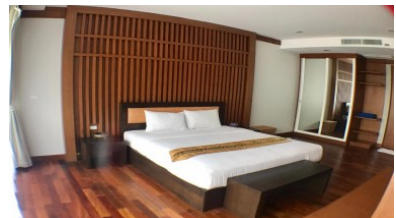

Property Detail

Price	14,520,000 THB
Location	Kata/Karon Thailand
Bedrooms	2
Bathrooms	2
Land Size	area
Building Size	86 sqm
Type	condos

Description

Kata Beach Condominium For Sale

This Kata beach condominium for sale is a special design in a modern-tropical style with carefully selected interior and exterior elements throughout the building offering a panoramic ocean view and a lush mountain backdrop.

The pool has epic views to the Kata mountains and beautiful sunsets on the Andaman Sea.

This development provides a prime location in the heart of Kata Beach with a touch of nature and close proximity to the stunning beaches of Kata and Karon.

At your doorsteps are hundreds of restaurants, coffee shops, bars, and shopping outlets.

This Kata Beach condominium for sale has an optional furniture package is 700,000 THB and foreign freehold is available for an additional 5,000 THB per SQm.