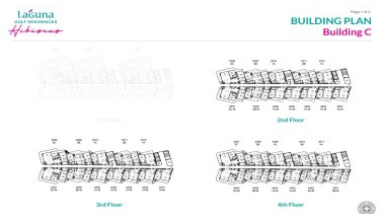

## Property Detail

Price	13,200,000 THB
Location	Bang Tao Thailand
Bedrooms	1
Bathrooms	1
Land Size	area
Building Size	67 sqm
Type	condos