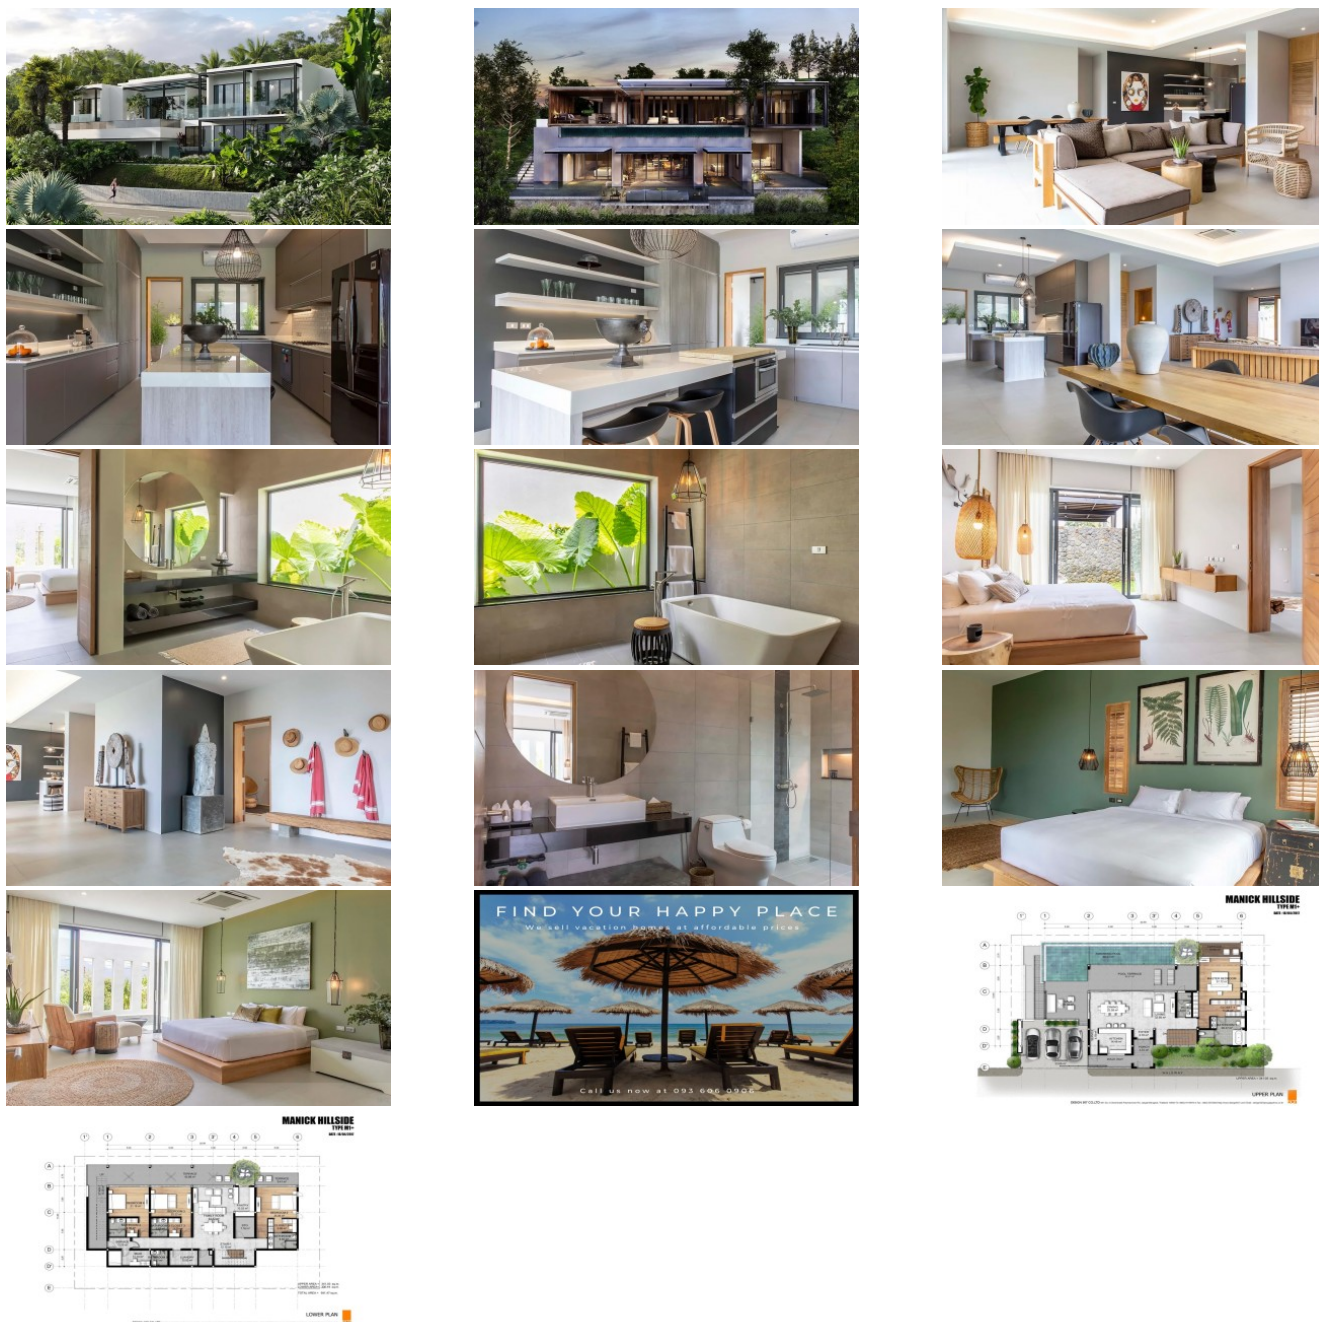

## Property Detail

Price	32,800,000 THB
Location	Thalang Thailand
Bedrooms	3
Bathrooms	4
Land Size	586 area
Building Size	522 sqm
Type	villa

---

Choose from three different types of villas, including the Single Story Villa - Type S, with villa sizes ranging from 380 to 660 SQm, land sizes from 500 to 770 SQm, and 3-4 bedrooms with en-suite bathrooms.

The Double Story Villa - Type M1 offers villa sizes ranging from 640 to 850 SQm, land sizes from 600 to 720 SQm, and 4 bedrooms with en-suite bathrooms, while the Double Story Villa - Type M2 boasts villa sizes of 1,280 SQm, land sizes from 720 to 880 SQm, and 4-6 bedrooms with en-suite bathrooms.