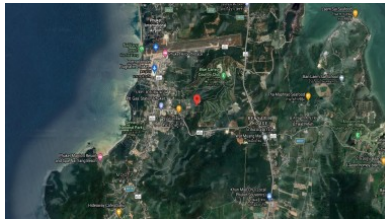

Property Detail

Price	28,000,000 THB
Location	Nai Yang Thailand
Bedrooms	
Bathrooms	
Land Size	6400 area
Building Size	6400 sqm
Type	land

Description

Unique Sea View Land for Sale

Looking for a one-of-a-kind plot of land with breathtaking views? Look no further! This spectacular piece of land offers stunning views of the Andaman Ocean and overlooks the renowned Blue Canyon Golf Course.

Not only does it boast an exceptional location, but it also features 10+ adult hardwood trees that add a unique touch of natural beauty to the property. These trees are straight up and would make it easy to build around them.

With a Chanote title and an exact size of 4 Rai (6,400m²), this plot of land is a rare find. It offers easy access from three different directions, including Blue Canyon, Airport, and the main Airport road.