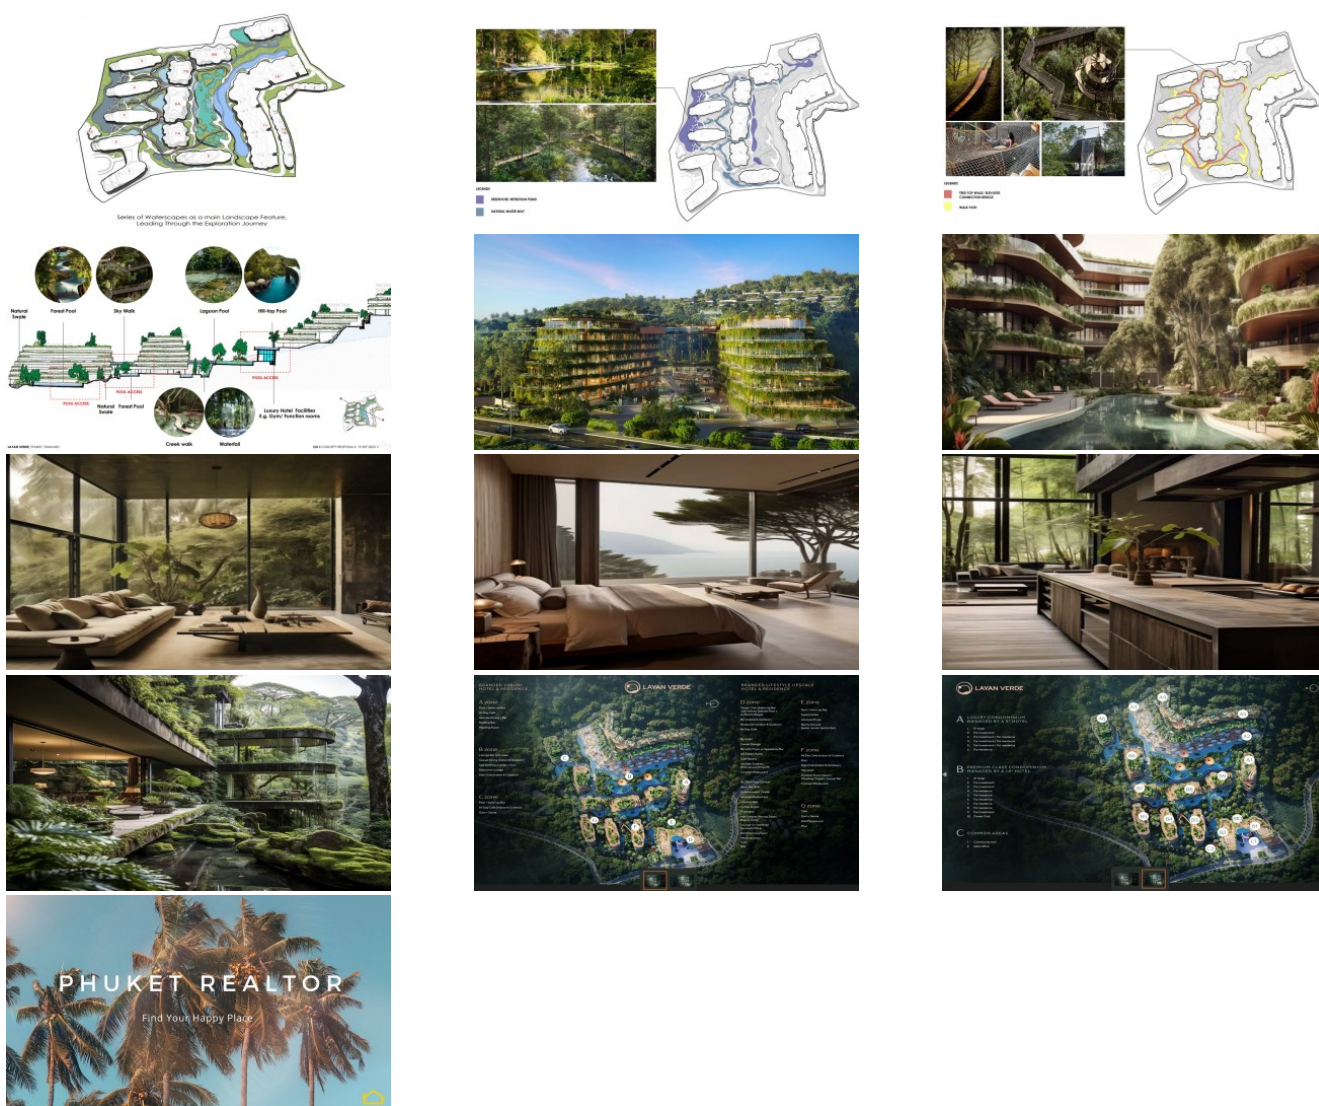

Unique Upcoming Development in Thailand | Best Prices Now!

Property Detail

Price	17,746,800 THB
Location	Layan Thailand
Bedrooms	1
Bathrooms	1