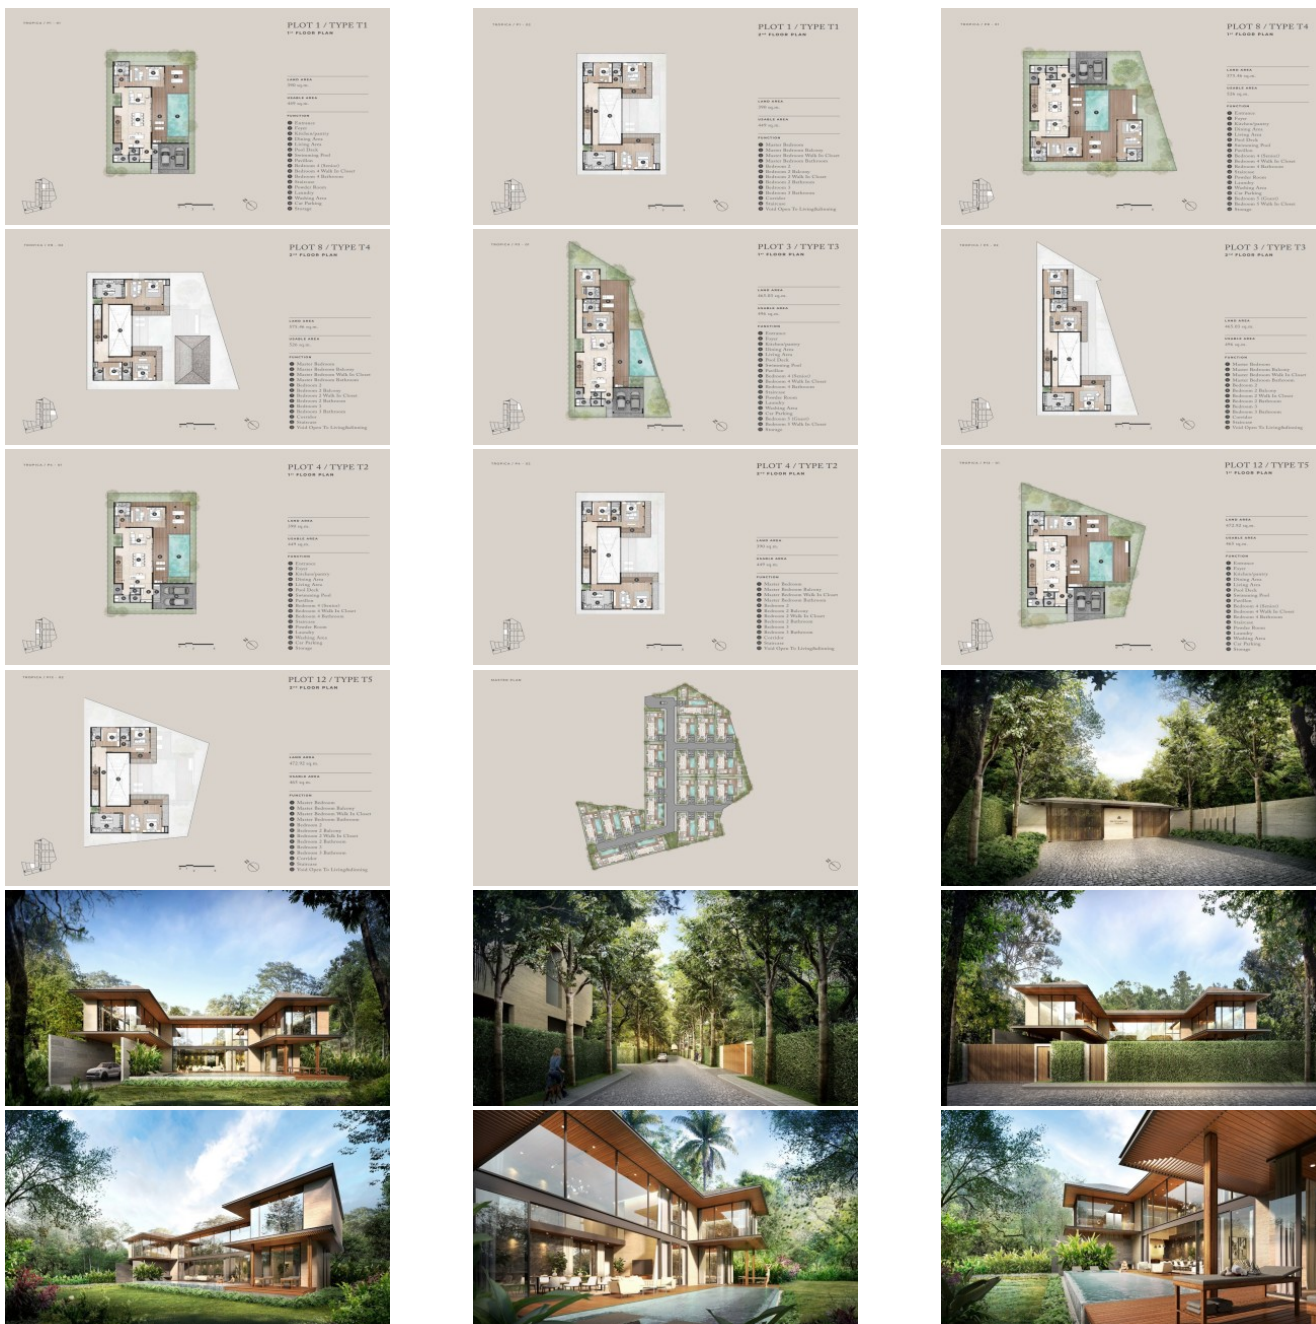

Property Detail

| | |
|---------------|-------------------|
| Price | 49,000,000 THB |
| Location | Bang Tao Thailand |
| Bedrooms | 4 |
| Bathrooms | 5 |
| Land Size | 390 area |
| Building Size | 449 sqm |
| Type | villa |

Description

Upcoming Luxury Villa in Phuket Thailand

Experience the Ultimate in Tropical Luxury Living

Welcome to your own private paradise in Phuket, the dream destination for discerning travelers. Highland Park Residences Bangtao Beach - Phuket, by Habitat Group, offers you the pinnacle of luxury living.

Your Private Oasis Awaits

Step into a world of unparalleled indulgence as you immerse yourself in your very own private pool villa just steps away from the pristine shores of Bangtao Beach. With 21 exquisitely designed villas, every detail has been meticulously curated to ensure your utmost comfort, making it the perfect haven for romantic getaways or unforgettable family retreats.