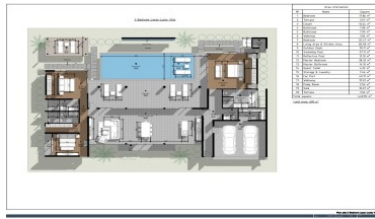

PROFESSIONAL
 Greg listened to what we wanted and treated us professionally and with respect.
 Testimonial: Oliver W.

Real Estate Services
 PHUKET REALTOR

Property Detail

Price	28,592,000 THB
Location	Layan Thailand
Bedrooms	3
Bathrooms	4
Land Size	579 area
Building Size	432 sqm
Type	villa