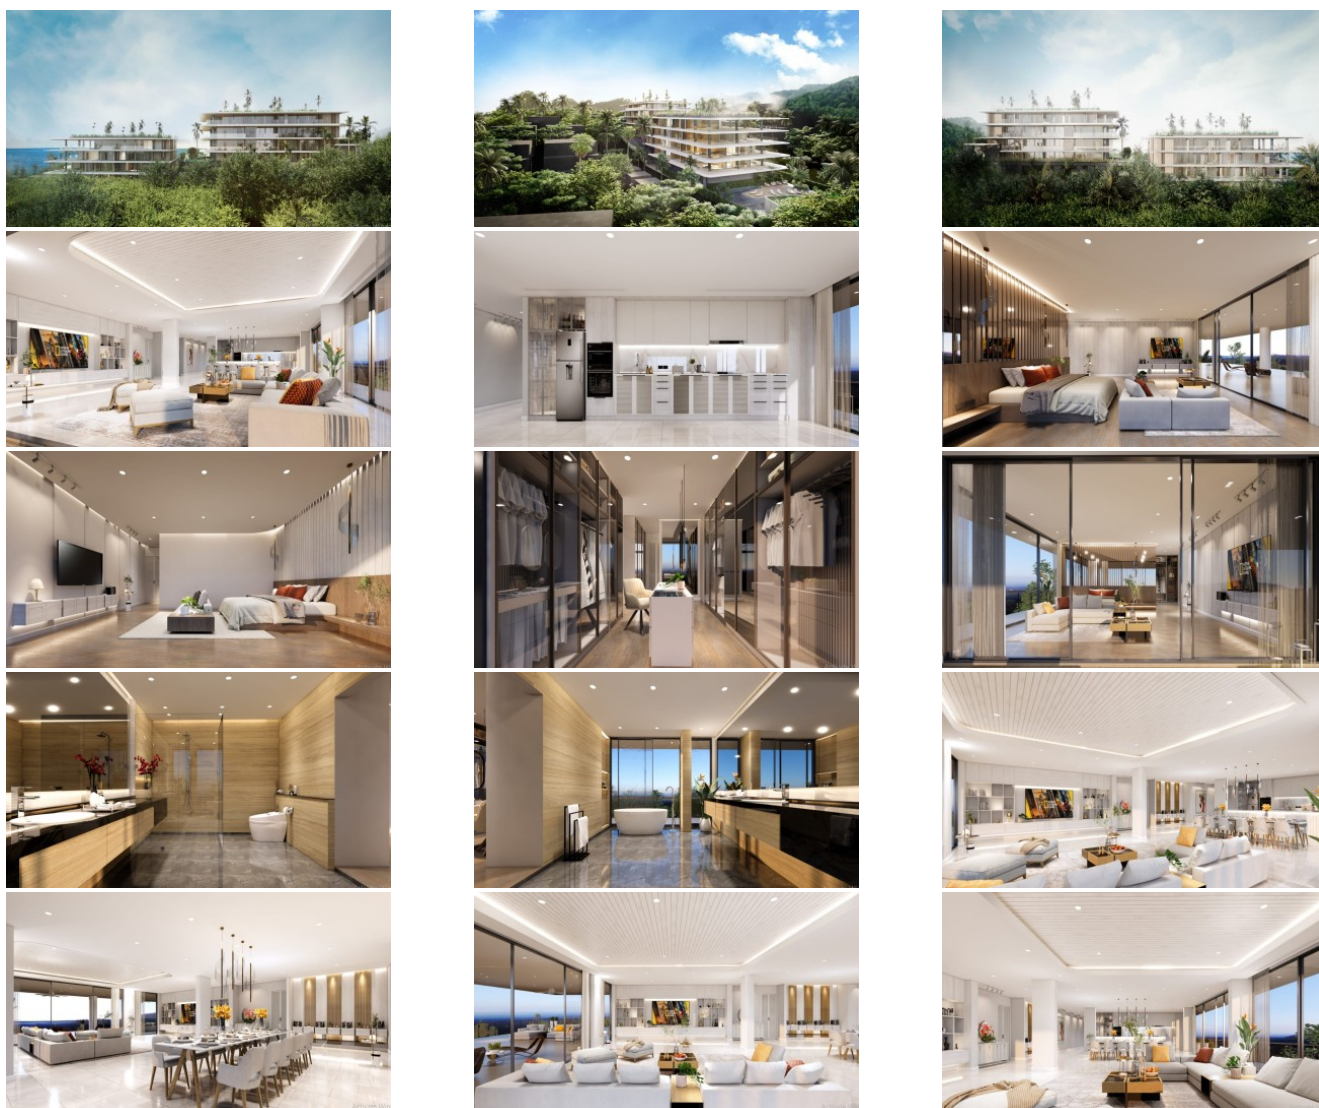

Upcoming New Sea View Condominium | Located in Phuket Thailand | Buy Early & Save!

ON SALE

**FIND YOUR
HAPPY PLACE**

PHUKET
THAILAND

Contact Us:
+66 93 606 0906
info@phuketrealtor.com

GROUND FLOOR PLAN

SECOND FLOOR PLAN