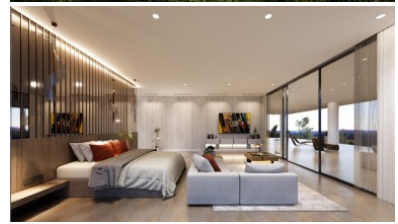

Upcoming New Sea View Condominium | Located in Phuket Thailand | Buy Early & Save!