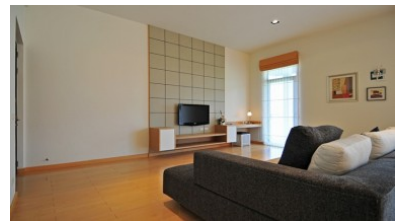

Property Detail

Price	58,382,000 THB
Location	Kathu Thailand
Bedrooms	4
Bathrooms	5
Land Size	2528 area
Building Size	632 sqm
Type	villa

Description

Villa in Phuket for Sale

Welcome to the epitome of exclusive living at Phuket Golf & Country Club Kathu. Nestled within the confines of this prestigious 27-hole golf course, this Thailand real estate offers a truly remarkable opportunity to reside in a world-class setting.