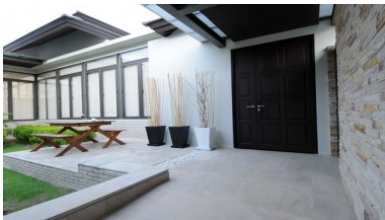

Property Detail

Price	58,382,000 THB
Location	Kathu Thailand
Bedrooms	4
Bathrooms	5
Land Size	2528 area
Building Size	632 sqm
Type	villa

Description

Villa in Phuket for Sale

Welcome to the epitome of exclusive living at Phuket Golf & Country Club Kathu. Nestled within the confines of this prestigious 27-hole golf course, this Thailand real estate offers a truly remarkable opportunity to reside in a world-class setting.

These exceptional homes are built to order, allowing buyers to customize their living space according to their preferences and desires. With a construction timeline of 18 months, you can look forward to witnessing your dream home come to life, tailored to your exact specifications.

Immerse yourself in the possibilities as you explore the showcased pictures, providing a glimpse into the exceptional showroom. Visualize the exquisite craftsmanship, the attention to detail, and the timeless beauty that awaits you in this remarkable community.