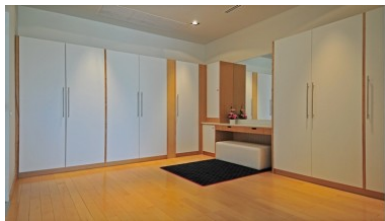

Property Detail

Price	58,382,000 THB
Location	Kathu Thailand
Bedrooms	4
Bathrooms	5
Land Size	2528 area
Building Size	632 sqm
Type	villa

Description

Villa in Phuket for Sale

Welcome to the epitome of exclusive living at Phuket Golf & Country Club Kathu. Nestled within the confines of this prestigious 27-hole golf course, this Thailand real estate offers a truly remarkable opportunity to reside in a world-class setting.