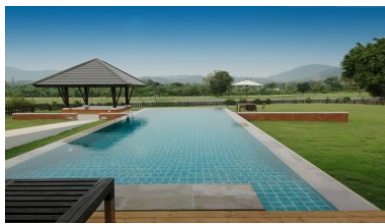

Property Detail

Price	58,382,000 THB
Location	Kathu Thailand
Bedrooms	4
Bathrooms	5
Land Size	2528 area
Building Size	632 sqm
Type	villa

Description

Villa in Phuket for Sale

Welcome to the epitome of exclusive living at Phuket Golf & Country Club Kathu. Nestled within the confines of this prestigious 27-hole golf course, this Thailand real estate offers a truly remarkable opportunity to reside in a world-class setting.

Spanning a total area of 594+ rai (237+ acres), this expansive estate is meticulously designed to accommodate a niche collection of 49 luxurious modern Thai resort-style residential properties. Each home is thoughtfully crafted to embody the perfect blend of elegance and contemporary design, ensuring a living experience that is both sophisticated and inviting.