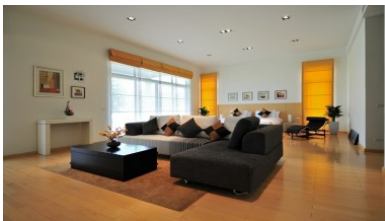

Property Detail

Price	58,382,000 THB
Location	Kathu Thailand
Bedrooms	4
Bathrooms	5
Land Size	2528 area
Building Size	632 sqm
Type	villa

Description

Villa in Phuket for Sale

Welcome to the epitome of exclusive living at Phuket Golf & Country Club Kathu. Nestled within the confines of this prestigious 27-hole golf course, this Thailand real estate offers a truly remarkable opportunity to reside in a world-class setting.

These exceptional homes are built to order, allowing buyers to customize their living space according to their preferences and desires. With a construction timeline of 18 months, you can look forward to witnessing your dream home come to life, tailored to your exact specifications.

Immerse yourself in the possibilities as you explore the showcased pictures, providing a glimpse into the exceptional showroom. Visualize the exquisite craftsmanship, the attention to detail, and the timeless beauty that awaits you in this remarkable community.