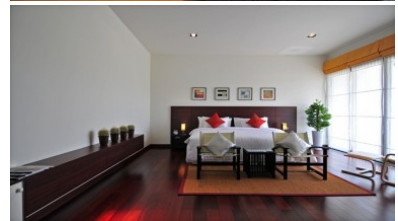

Property Detail

Price	58,382,000 THB
Location	Kathu Thailand
Bedrooms	4
Bathrooms	5
Land Size	2528 area
Building Size	632 sqm
Type	villa

Description

Villa in Phuket for Sale

Welcome to the epitome of exclusive living at Phuket Golf & Country Club Kathu. Nestled within the confines of this prestigious 27-hole golf course, this Thailand real estate offers a truly remarkable opportunity to reside in a world-class setting.

These exceptional homes are built to order, allowing buyers to customize their living space according to their preferences and desires. With a construction timeline of 18 months, you can look forward to witnessing your dream home come to life, tailored to your exact specifications.