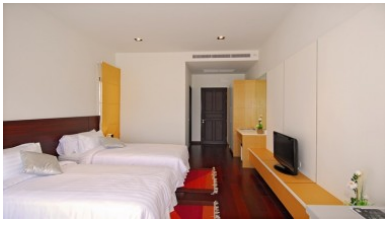

Property Detail

Price	58,382,000 THB
Location	Kathu Thailand
Bedrooms	4
Bathrooms	5
Land Size	2528 area
Building Size	632 sqm
Type	villa

Description

Villa in Phuket for Sale

Welcome to the epitome of exclusive living at Phuket Golf & Country Club Kathu. Nestled within the confines of this prestigious 27-hole golf course, this Thailand real estate offers a truly remarkable opportunity to reside in a world-class setting.