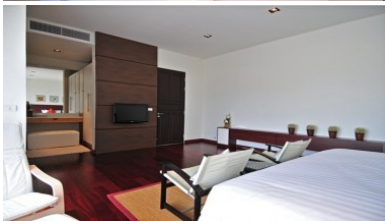

Property Detail

Price	58,382,000 THB
Location	Kathu Thailand
Bedrooms	4
Bathrooms	5
Land Size	2528 area
Building Size	632 sqm
Type	villa

Description

Villa in Phuket for Sale

Welcome to the epitome of exclusive living at Phuket Golf & Country Club Kathu. Nestled within the confines of this prestigious 27-hole golf course, this Thailand real estate offers a truly remarkable opportunity to reside in a world-class setting.

These exceptional homes are built to order, allowing buyers to customize their living space according to their preferences and desires. With a construction timeline of 18 months, you can look forward to witnessing your dream home come to life, tailored to your exact specifications.