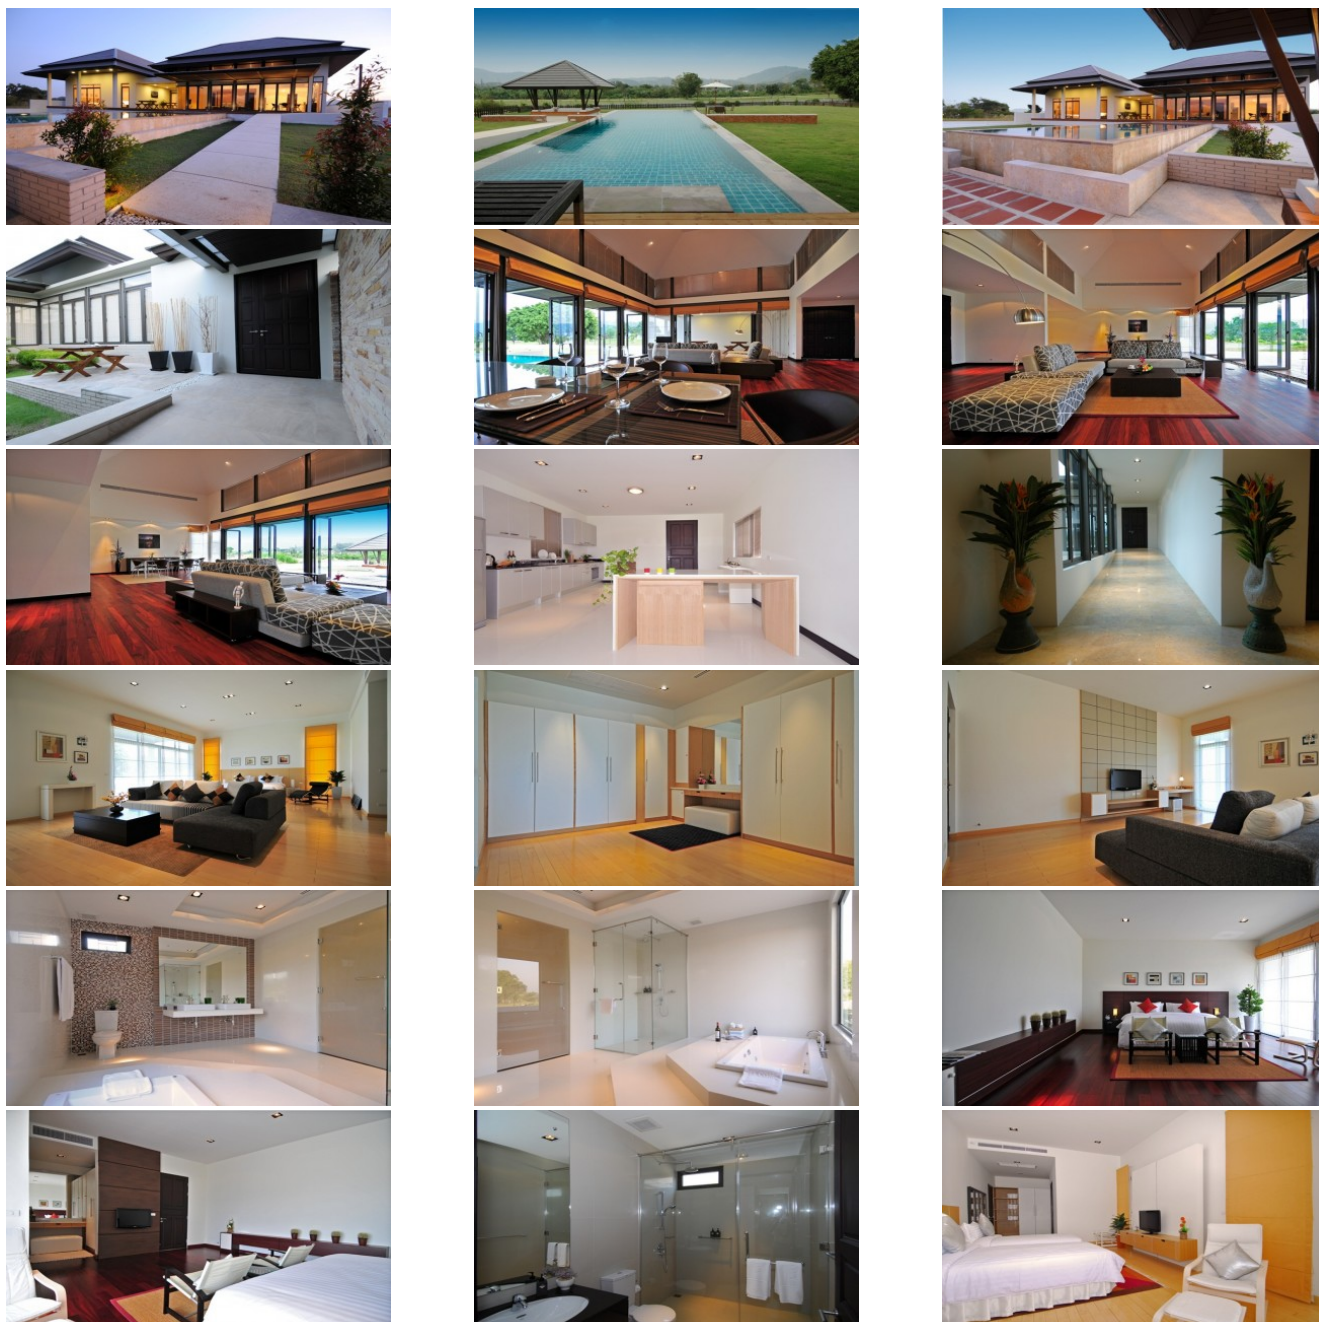

Property Detail

Price	58,382,000 THB
Location	Kathu Thailand
Bedrooms	4
Bathrooms	5
Land Size	2528 area
Building Size	632 sqm
Type	villa

Description

Villa in Phuket for Sale

Welcome to the epitome of exclusive living at Phuket Golf & Country Club Kathu. Nestled within the confines of this prestigious 27-hole golf course, this Thailand real estate offers a truly remarkable opportunity to reside in a world-class setting.

Spanning a total area of 594+ rai (237+ acres), this expansive estate is meticulously designed to accommodate a niche collection of 49 luxurious modern Thai resort-style residential properties. Each home is thoughtfully crafted to embody the perfect blend of elegance and contemporary design, ensuring a living experience that is both sophisticated and inviting.

These exceptional homes are built to order, allowing buyers to customize their living space according to their preferences and desires. With a construction timeline of 18 months, you can look forward to witnessing your dream home come to life, tailored to your exact specifications.

Immerse yourself in the possibilities as you explore the showcased pictures, providing a glimpse into the exceptional showroom. Visualize the exquisite craftsmanship, the attention to detail, and the timeless beauty that awaits you in this remarkable community.