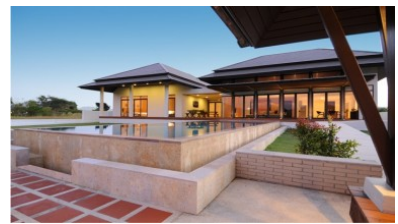

Property Detail

Price	58,382,000 THB
Location	Kathu Thailand
Bedrooms	4
Bathrooms	5
Land Size	2528 area
Building Size	632 sqm
Type	villa

Description

Villa in Phuket for Sale

Welcome to the epitome of exclusive living at Phuket Golf & Country Club Kathu. Nestled within the confines of this prestigious 27-hole golf course, this Thailand real estate offers a truly remarkable opportunity to reside in a world-class setting.

Spanning a total area of 594+ rai (237+ acres), this expansive estate is meticulously designed to accommodate a niche collection of 49 luxurious modern Thai resort-style residential properties. Each home is thoughtfully crafted to embody the perfect blend of elegance and contemporary design, ensuring a living experience that is both sophisticated and inviting.

To further enhance your lifestyle, each home comes with a golf membership, granting you access to the world-class amenities and facilities of the Phuket Golf & Country Club Kathu. Indulge in leisurely rounds of golf, embrace the serene beauty of the surroundings, and enjoy the exclusive privileges that come with being a part of this prestigious community.