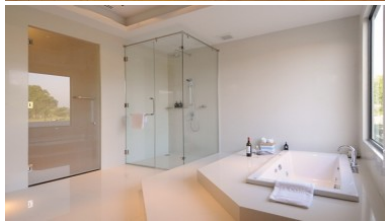

Property Detail

Price	58,382,000 THB
Location	Kathu Thailand
Bedrooms	4
Bathrooms	5
Land Size	2528 area
Building Size	632 sqm
Type	villa

Description

Villa in Phuket for Sale

Welcome to the epitome of exclusive living at Phuket Golf & Country Club Kathu. Nestled within the confines of this prestigious 27-hole golf course, this Thailand real estate offers a truly remarkable opportunity to reside in a world-class setting.