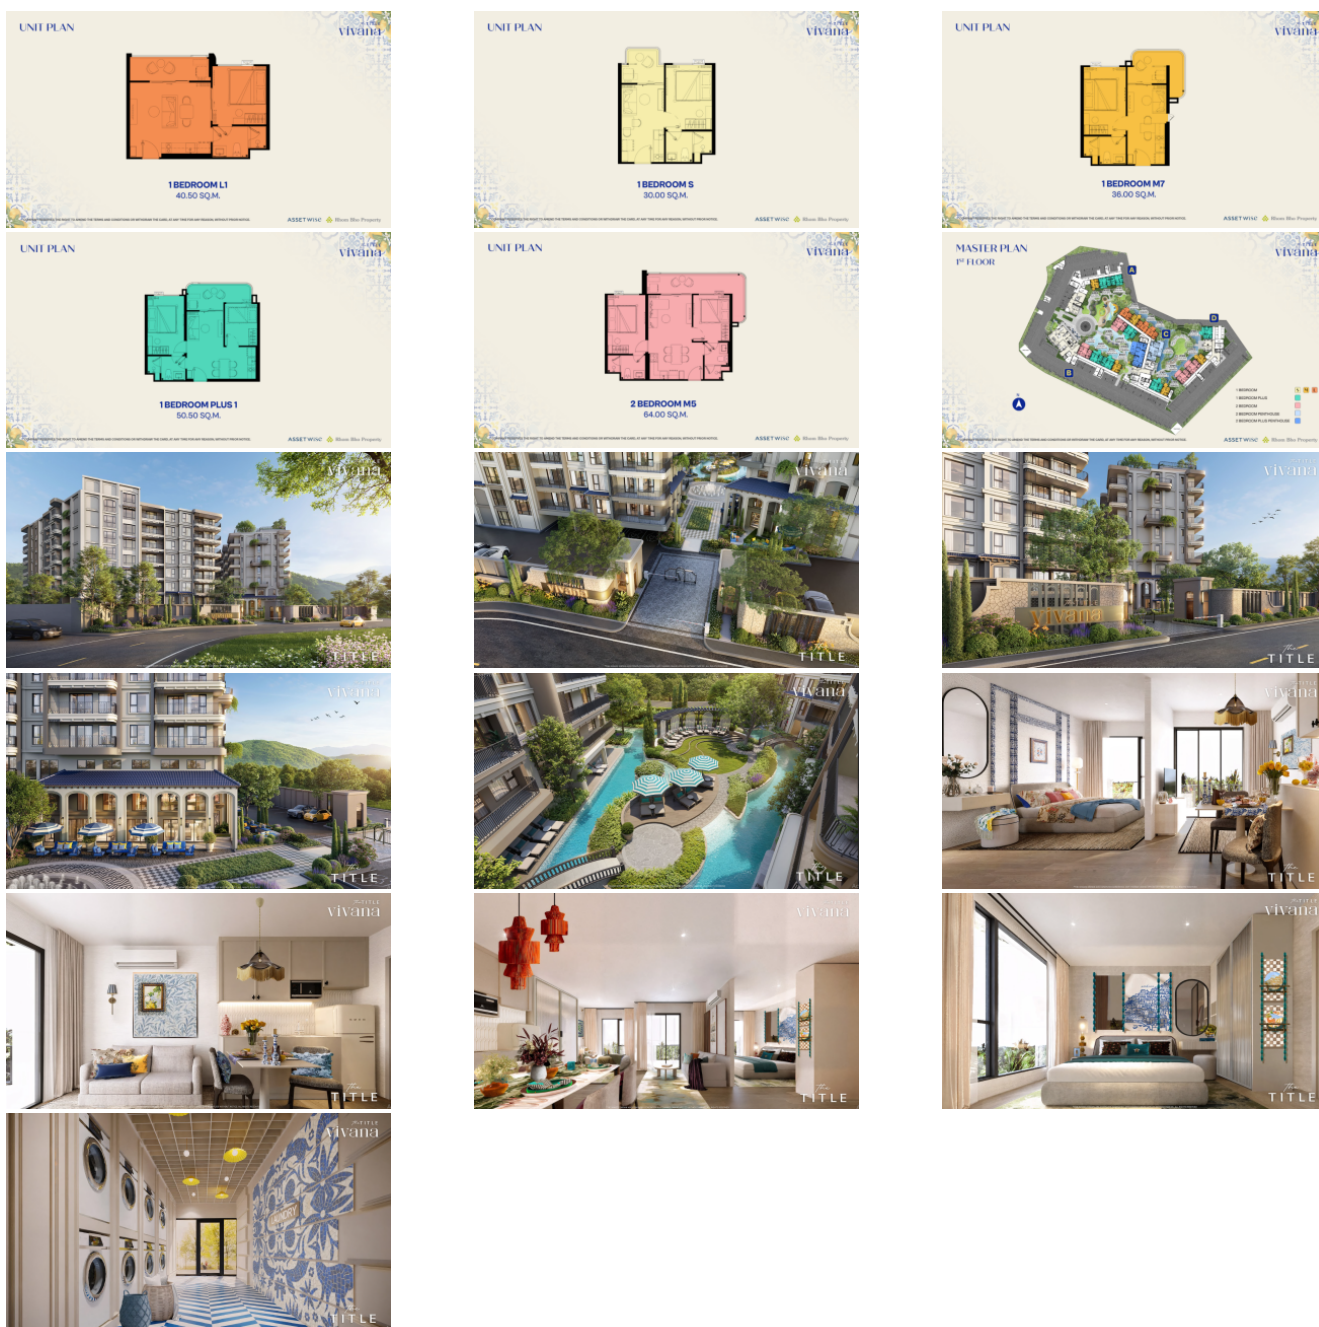

288 Soi Ekkamai 18, Khwaeng Khlong Tan Nuea,
Khet Watthana, Krung Thep Maha Nakhon 10110
Ph. 093 606 0906
Office Whats app : +66 93 606 0906

Vivana Kamala | Resort-Style Condominiums Near Kamala Beach

Property Detail

Price	4,232,629 THB
Location	Kamala Thailand
Bedrooms	1
Bathrooms	1
Land Size	area
Building Size	33 sqm
Type	condos

Description

Vivana Kamala – Resort-Style Condominiums Near Kamala Beach

Description

Experience modern tropical living at The Title Vivana Kamala, a new resort-style condominium development located in one of Phuket's most desirable west coast destinations. Developed by Rhom Bho Property, the well-known company behind The Title branded residences across Phuket, this elegant project combines contemporary Mediterranean-inspired design, landscaped gardens, and premium lifestyle amenities in a peaceful Kamala setting just minutes from the beach.

The development features thoughtfully designed condominium units ideal for both full-time living and investment. Residents will enjoy resort-style swimming pools, fitness facilities, relaxing common areas, shuttle access to Kamala Beach, and a low-density atmosphere designed for comfort and convenience. Unit layouts range from efficient investment-friendly studios to spacious multi-bedroom residences, appealing to holiday buyers, retirees, digital nomads, and investors seeking strong rental demand on Phuket's west coast.