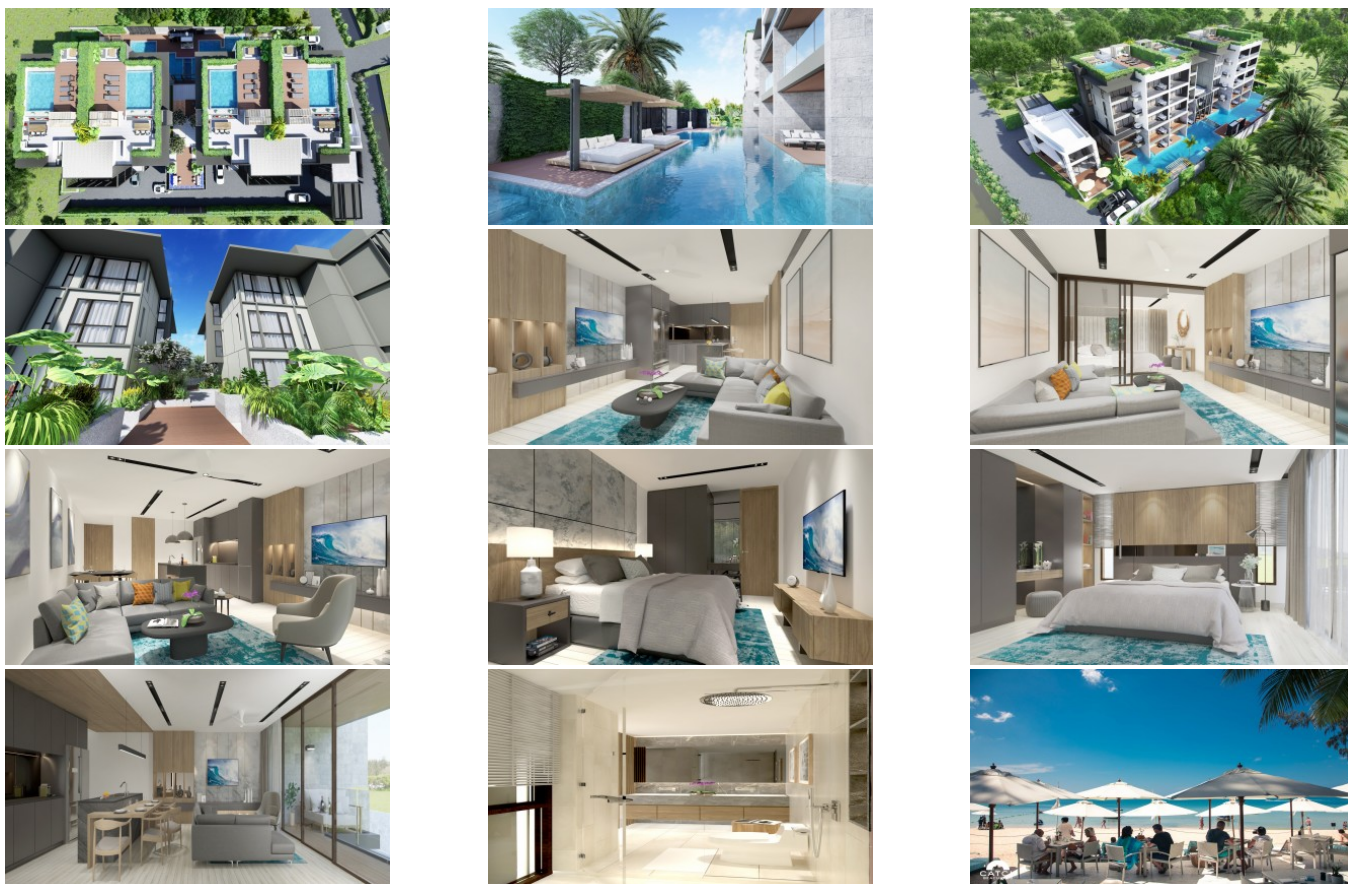

Property Detail

Price	6,970,000 THB
Location	Bang Tao Thailand
Bedrooms	1
Bathrooms	1
Land Size	area

Building Size

63 sqm

Type

condos

Description

Thailand Flat for Sale

Bright Phuket offers a Thailand flat for sale that will spark your emotions with modern and stylish interiors, high-end finishing surrounded by the tropical landscape all within walking distance of Bang Tao beach in Phuket.

There are a variety of units ranging from one-bedroom suites, some with pool access and penthouse duplex flats with stunning views of the ocean.

This Thailand flat for sale is located just 200m from the famous Bang Tao beach which is a 6km long white sand beach with dazzling sunsets and tropical blue water. Bright Phuket offers people a lifestyle of relaxed comfort with every amenity possible as well as the experience of tropical living. Each unit was carefully designed by our team of expert architects, staying true to Asian Interior design but with western comfort.