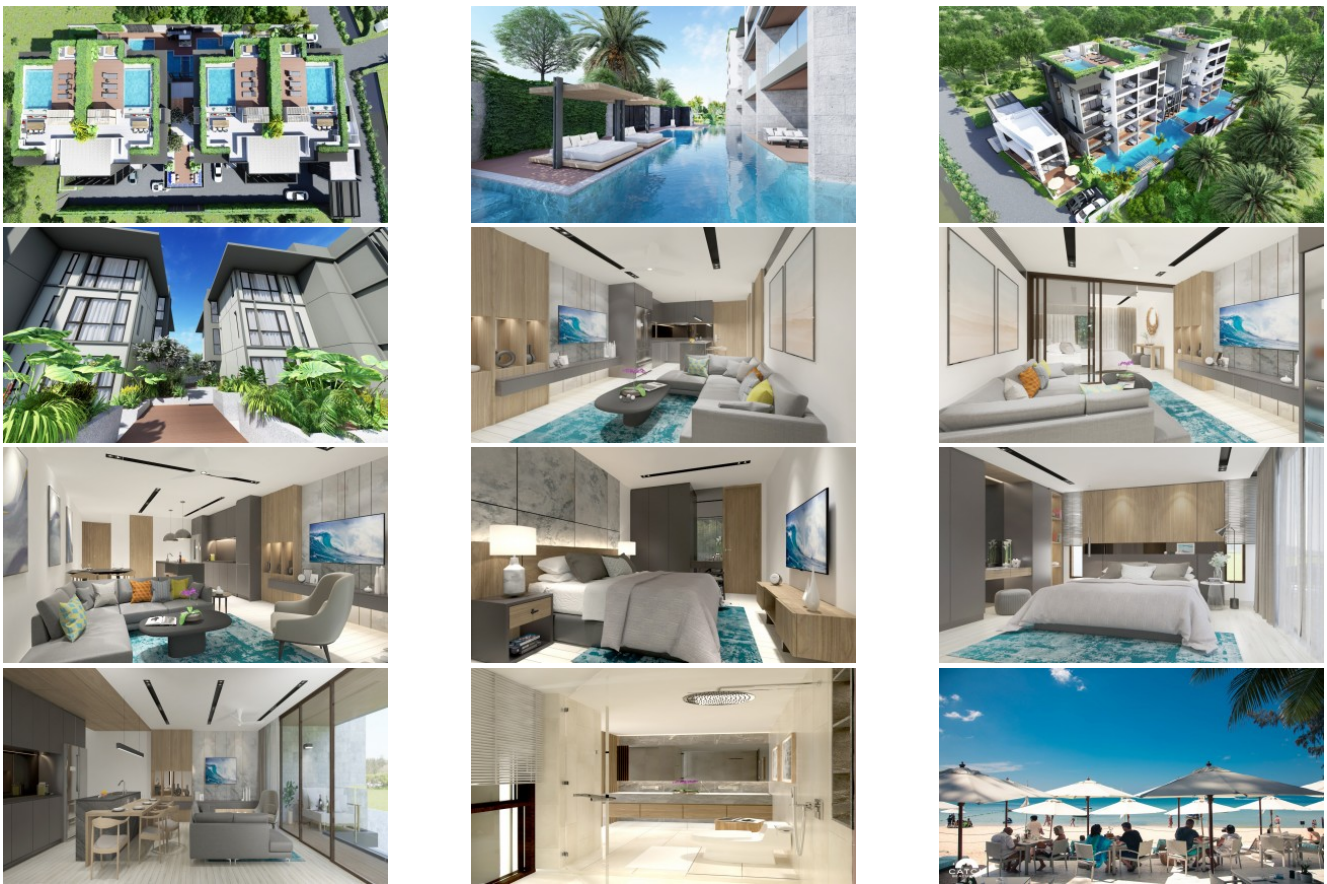

Property Detail

Price	6,970,000 THB
Location	Bang Tao Thailand
Bedrooms	1
Bathrooms	1
Land Size	area
Building Size	63 sqm
Type	condos

Description

Thailand Flat for Sale

Bright Phuket offers a Thailand flat for sale that will spark your emotions with modern and stylish interiors, high-end finishing surrounded by the tropical landscape all within walking distance of Bang Tao beach in Phuket.

There are a variety of units ranging from one-bedroom suites, some with pool access, and penthouse duplex flats with stunning views of the ocean.

This Thailand flat for sale is located just 200m from the famous Bang Tao beach which is a 6km long white sand beach with dazzling sunsets and tropical blue water. Bright Phuket offers people a lifestyle of relaxed comfort with every amenity possible as well as the experience of tropical living. Each unit was carefully designed by our team of expert architects, staying true to Asian Interior design but with western comfort.