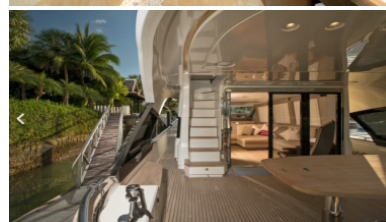

Waterfront Living | Phuket Luxury Real Estate | Sold w/ Yacht Berth