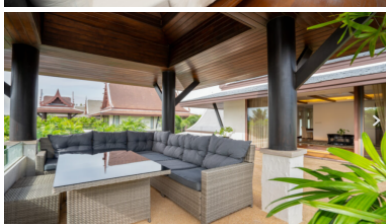

Waterfront Living | Phuket Luxury Real Estate | Sold w/ Yacht Berth