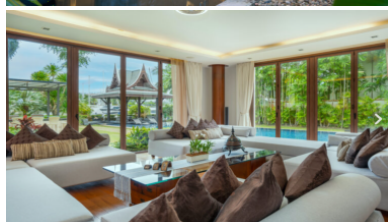

Waterfront Living | Phuket Luxury Real Estate | Sold w/ Yacht Berth