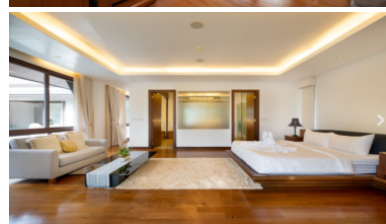

Waterfront Living | Phuket Luxury Real Estate | Sold w/ Yacht Berth