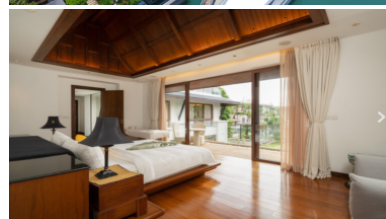

Waterfront Living | Phuket Luxury Real Estate | Sold w/ Yacht Berth