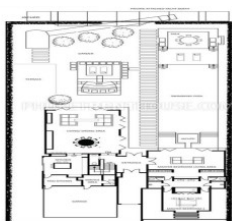

Waterfront Living | Phuket Luxury Real Estate | Sold w/ Yacht Berth