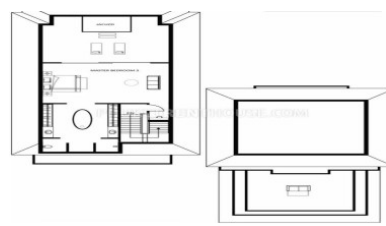

Waterfront Living | Phuket Luxury Real Estate | Sold w/ Yacht Berth