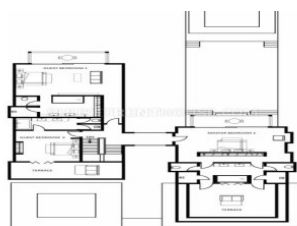

Waterfront Living | Phuket Luxury Real Estate | Sold w/ Yacht Berth