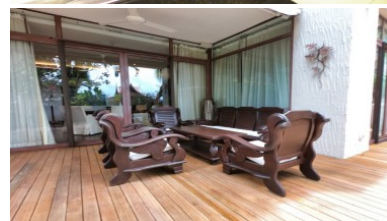

Property Detail

Price	29,995,000 THB
Location	Phuket Town Thailand
Bedrooms	3
Bathrooms	3
Land Size	area
Building Size	280 sqm
Type	condos

Description

Award Winning Aquaminium

Luxury Waterfront Living at Royal Phuket Marina: Your Dream Home Awaits!

Are you in pursuit of the extraordinary? A place where luxury living meets a vibrant international community? Look no further! Nestled within the prestigious Royal Phuket Marina, this exquisite waterfront marina apartment epitomizes 5-star living and promises a lifestyle like no other.

Exceptional Design and Finishes Step inside this remarkable apartment, and you'll be mesmerized by the award-winning layout and attention to detail. High ceilings and sophisticated finishes elevate your living experience, while thoughtfully crafted architectural features, including ambient lighting and exquisite built-in furniture, create an atmosphere of refined elegance. Revel in the luxurious ambiance and make this space your haven of comfort and style.

Unmatched Amenities Beyond the confines of your apartment, discover a private pool deck boasting stunning views and a refreshing 20m swimming pool, perfect for relaxing after a day of sailing or shopping. Underground parking with direct elevator access ensures convenience, safeguarding you from the elements.