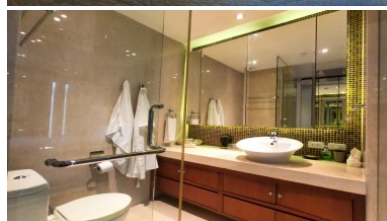

Property Detail

Price	29,995,000 THB
Location	Phuket Town Thailand
Bedrooms	3
Bathrooms	3
Land Size	area
Building Size	280 sqm
Type	condos

Description

Award Winning Aquaminium

Luxury Waterfront Living at Royal Phuket Marina: Your Dream Home Awaits!

Are you in pursuit of the extraordinary? A place where luxury living meets a vibrant international community? Look no further! Nestled within the prestigious Royal Phuket Marina, this exquisite waterfront marina apartment epitomizes 5-star living and promises a lifestyle like no other.

Exceptional Design and Finishes Step inside this remarkable apartment, and you'll be mesmerized by the award-winning layout and attention to detail. High ceilings and sophisticated finishes elevate your living experience, while thoughtfully crafted architectural features, including ambient lighting and exquisite built-in furniture, create an atmosphere of refined elegance. Revel in the luxurious ambiance and make this space your haven of comfort and style.