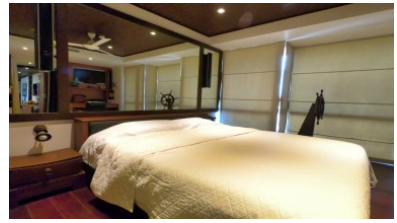

Property Detail

Price	29,995,000 THB
Location	Phuket Town Thailand
Bedrooms	3
Bathrooms	3
Land Size	area
Building Size	280 sqm
Type	condos

Description

Award Winning Aquaminium

Luxury Waterfront Living at Royal Phuket Marina: Your Dream Home Awaits!

Are you in pursuit of the extraordinary? A place where luxury living meets a vibrant international community? Look no further! Nestled within the prestigious Royal Phuket Marina, this exquisite waterfront marina apartment epitomizes 5-star living and promises a lifestyle like no other.

Exceptional Design and Finishes Step inside this remarkable apartment, and you'll be mesmerized by the award-winning layout and attention to detail. High ceilings and sophisticated finishes elevate your living experience, while thoughtfully crafted architectural features, including ambient lighting and exquisite built-in furniture, create an atmosphere of refined elegance. Revel in the luxurious ambiance and make this space your haven of comfort and style.