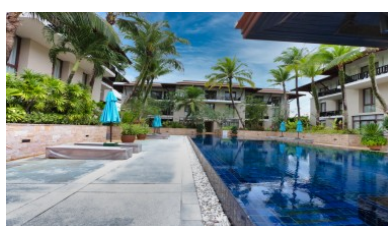

Property Detail

Price	29,995,000 THB
Location	Phuket Town Thailand
Bedrooms	3
Bathrooms	3
Land Size	area
Building Size	280 sqm
Type	condos

Description

Award Winning Aquaminium

Luxury Waterfront Living at Royal Phuket Marina: Your Dream Home Awaits!

Are you in pursuit of the extraordinary? A place where luxury living meets a vibrant international community? Look no further! Nestled within the prestigious Royal Phuket Marina, this exquisite waterfront marina apartment epitomizes 5-star living and promises a lifestyle like no other.

Why Royal Phuket Marina? With a world-renowned reputation and a community of affluent international owners, Royal Phuket Marina is celebrated as the "Monaco of Asia." Step into a realm of unrivaled luxury where the distinctive architecture and generously proportioned residences create an ambiance of opulence. Set against the backdrop of an avant-garde marina, this prestigious location offers you the epitome of exclusivity and indulgence.

Unmatched Amenities Beyond the confines of your apartment, discover a private pool deck boasting stunning views and a refreshing 20m swimming pool, perfect for relaxing after a day of sailing or shopping. Underground parking with direct elevator access ensures convenience, safeguarding you from the elements.