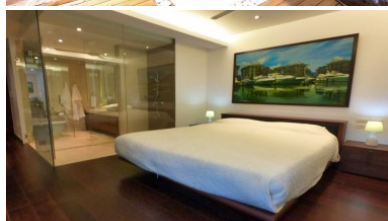

Property Detail

Price	29,995,000 THB
Location	Phuket Town Thailand
Bedrooms	3
Bathrooms	3
Land Size	area
Building Size	280 sqm
Type	condos

Description

Award Winning Aquaminium

Luxury Waterfront Living at Royal Phuket Marina: Your Dream Home Awaits!

Are you in pursuit of the extraordinary? A place where luxury living meets a vibrant international community? Look no further! Nestled within the prestigious Royal Phuket Marina, this exquisite waterfront marina apartment epitomizes 5-star living and promises a lifestyle like no other.

Exceptional Design and Finishes Step inside this remarkable apartment, and you'll be mesmerized by the award-winning layout and attention to detail. High ceilings and sophisticated finishes elevate your living experience, while thoughtfully crafted architectural features, including ambient lighting and exquisite built-in furniture, create an atmosphere of refined elegance. Revel in the luxurious ambiance and make this space your haven of comfort and style.

Experience the epitome of luxury living - schedule a private tour of this remarkable marina apartment today! Contact us today to take the first step toward making your dream home a reality. Don't delay, as this exceptional opportunity won't wait for long. Live the life you've always imagined at Royal Phuket Marina!