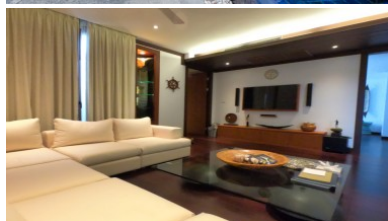

Property Detail

Price	29,995,000 THB
Location	Phuket Town Thailand
Bedrooms	3
Bathrooms	3
Land Size	area
Building Size	280 sqm
Type	condos

Description

Award Winning Aquaminium

Luxury Waterfront Living at Royal Phuket Marina: Your Dream Home Awaits!

Are you in pursuit of the extraordinary? A place where luxury living meets a vibrant international community? Look no further! Nestled within the prestigious Royal Phuket Marina, this exquisite waterfront marina apartment epitomizes 5-star living and promises a lifestyle like no other.

Exceptional Design and Finishes Step inside this remarkable apartment, and you'll be mesmerized by the award-winning layout and attention to detail. High ceilings and sophisticated finishes elevate your living experience, while thoughtfully crafted architectural features, including ambient lighting and exquisite built-in furniture, create an atmosphere of refined elegance. Revel in the luxurious ambiance and make this space your haven of comfort and style.

Experience the epitome of luxury living - schedule a private tour of this remarkable marina apartment today! Contact us today to take the first step toward making your dream home a reality. Don't delay, as this exceptional opportunity won't wait for long. Live the life you've always imagined at Royal Phuket Marina!