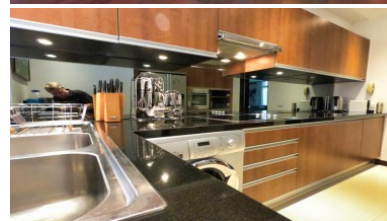

Yacht Marina Living at it's Best | Award Winning Aquaminium | Just Steps to your Boat!