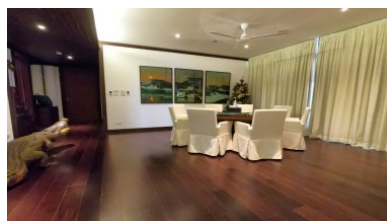

Yacht Marina Living at it's Best | Award Winning Aquaminium | Just Steps to your Boat!