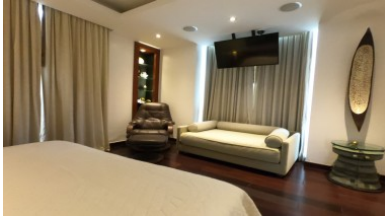

Property Detail

Price	29,995,000 THB
Location	Phuket Town Thailand
Bedrooms	3
Bathrooms	3
Land Size	area
Building Size	280 sqm
Type	condos

Description

Award Winning Aquaminium

Luxury Waterfront Living at Royal Phuket Marina: Your Dream Home Awaits!

Are you in pursuit of the extraordinary? A place where luxury living meets a vibrant international community? Look no further! Nestled within the prestigious Royal Phuket Marina, this exquisite waterfront marina apartment epitomizes 5-star living and promises a lifestyle like no other.

Exceptional Design and Finishes Step inside this remarkable apartment, and you'll be mesmerized by the award-winning layout and attention to detail. High ceilings and sophisticated finishes elevate your living experience, while thoughtfully crafted architectural features, including ambient lighting and exquisite built-in furniture, create an atmosphere of refined elegance. Revel in the luxurious ambiance and make this space your haven of comfort and style.

Experience the epitome of luxury living - schedule a private tour of this remarkable marina apartment today! Contact us today to take the first step toward making your dream home a reality. Don't delay, as this exceptional opportunity won't wait for long. Live the life you've always imagined at Royal Phuket Marina!