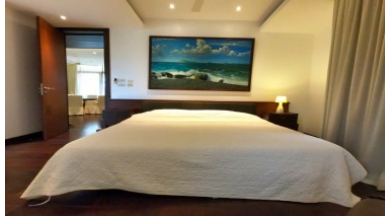

Property Detail

Price	29,995,000 THB
Location	Phuket Town Thailand
Bedrooms	3
Bathrooms	3
Land Size	area
Building Size	280 sqm
Type	condos

Description

Award Winning Aquaminium

Luxury Waterfront Living at Royal Phuket Marina: Your Dream Home Awaits!

Are you in pursuit of the extraordinary? A place where luxury living meets a vibrant international community? Look no further! Nestled within the prestigious Royal Phuket Marina, this exquisite waterfront marina apartment epitomizes 5-star living and promises a lifestyle like no other.

Exceptional Design and Finishes Step inside this remarkable apartment, and you'll be mesmerized by the award-winning layout and attention to detail. High ceilings and sophisticated finishes elevate your living experience, while thoughtfully crafted architectural features, including ambient lighting and exquisite built-in furniture, create an atmosphere of refined elegance. Revel in the luxurious ambiance and make this space your haven of comfort and style.