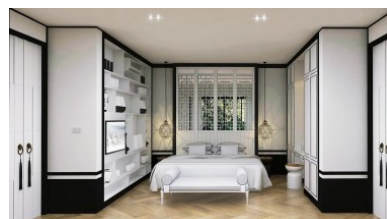

## Property Detail

Price	9,900,000 THB
Location	Bang Tao Thailand
Bedrooms	3
Bathrooms	2
Land Size	207 area
Building Size	150 sqm
Type	villa