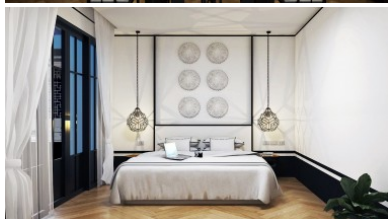

## Property Detail

Price	9,900,000 THB
Location	Bang Tao Thailand
Bedrooms	3
Bathrooms	2
Land Size	207 area
Building Size	150 sqm
Type	villa