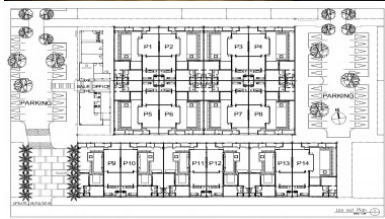

## Property Detail

Price	9,900,000 THB
Location	Bang Tao Thailand
Bedrooms	3
Bathrooms	2
Land Size	207 area
Building Size	150 sqm
Type	villa