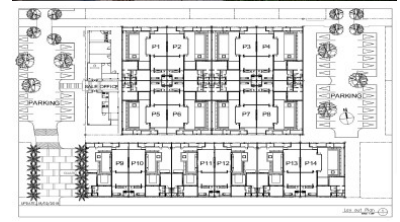

Property Detail

| | |
|---------------|-------------------|
| Price | 9,500,000 THB |
| Location | Bang Tao Thailand |
| Bedrooms | 2 |
| Bathrooms | 2 |
| Land Size | 216 area |
| Building Size | 164 sqm |
| Type | villa |