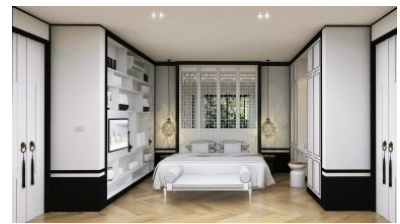

You'll Love This | New Pool Villa by Two Villas Holiday's | Great Builder

Property Detail

Price	9,500,000 THB
Location	Bang Tao Thailand
Bedrooms	2
Bathrooms	2
Land Size	216 area
Building Size	164 sqm
Type	villa

Description

New Pool Villa by Two Villas