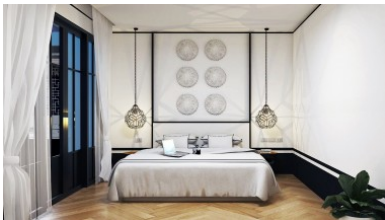

Property Detail

| | |
|---------------|-------------------|
| Price | 9,500,000 THB |
| Location | Bang Tao Thailand |
| Bedrooms | 2 |
| Bathrooms | 2 |
| Land Size | 216 area |
| Building Size | 164 sqm |
| Type | villa |

Description

New Pool Villa by Two Villas

Discover the epitome of affordable luxury at MONO estate, brought to you by Two Villas Holiday's, one of the finest builders of properties in Phuket.

Nestled in a picturesque natural setting, MONO estate comprises 15 exclusive private pool villas built to European standards, ensuring exceptional quality and craftsmanship. Located just minutes away from the pristine white sand beaches of Bang Tao in Phuket, Thailand, this is the perfect haven to call home.

Enhance your living experience with our optional Furniture Package, available for 800,000 THB. This allows you to effortlessly furnish your villa to reflect your personal style and preferences.

Enjoy the benefits of a private gated estate, providing a secure and tranquil environment. Whether you're seeking a profitable rental investment or a permanent residence, MONO estate offers the perfect setting.